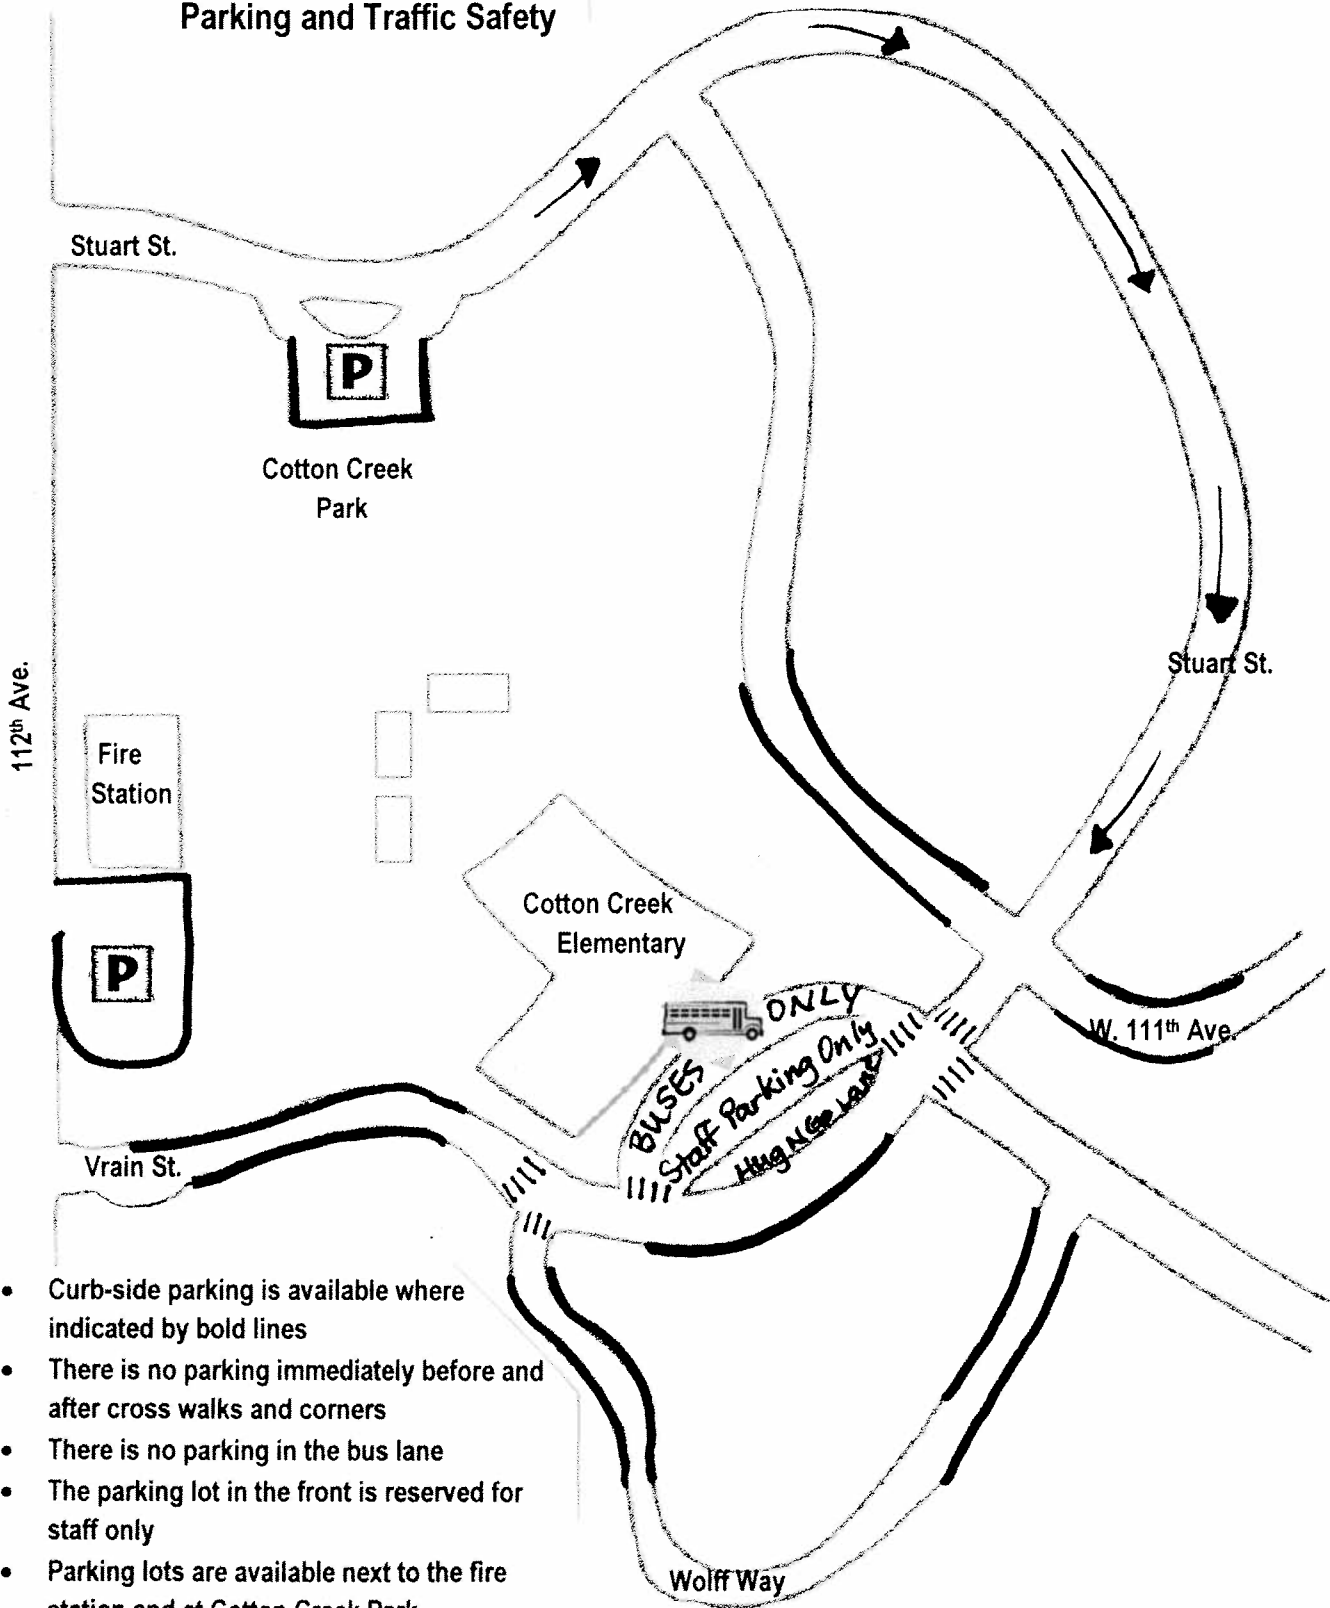

# Cotton Creek Elementary Parking and Traffic Safety

- Curb-side parking is available where indicated by bold lines
- There is no parking immediately before and after cross walks and corners
- There is no parking in the bus lane
- The parking lot in the front is reserved for staff only
- Parking lots are available next to the fire station and at Cotton Creek Park
- Crosswalks are indicated by ||||
- Please do not stop in the crosswalk to unload students from your car
- Please do not proceed through the crosswalk while it is still occupied
- Please set a good example for our students by using crosswalks when you cross the street

- U-turns are prohibited by law in the block surrounding the school
- Please do not drop off students while stopped in the street—use the “Hug N Go” or pull to the curb
- The “Hug N Go” lane is for dropping off or picking up students only—you may not leave your car here